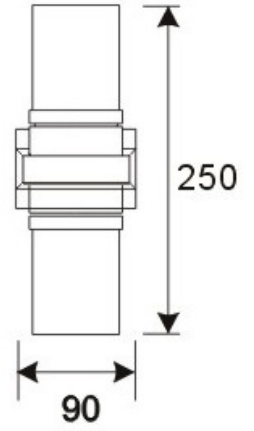

LED Wall Lighting – LR-W00114

| | |
|---------------------------|-------------------------|
| Model No. | LR-W00114 |
| LED Type | 5mm |
| LED Q'TY. | 2*12 |
| Beam Angle | - |
| Minimum luminous flux(lm) | 2*60 |
| Voltage | 120~240V |
| LED Watt | 2*1W |
| Environmental Temperature | - 20°C~60°C |
| Environmental Humidity | 0%-95% |
| Safety Class | I |
| Safety Type | IP44 |
| Material | Aluminium+Crystal glass |
| Driver | Included |